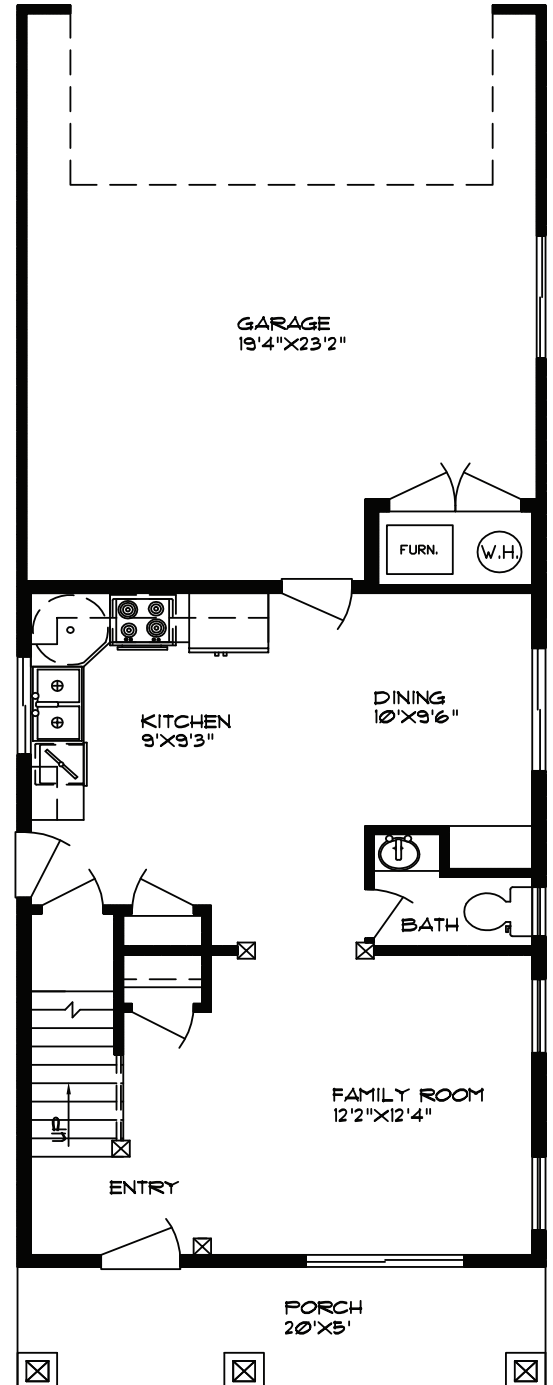

Spring Creek

—VILLAGE—

Now You're Home!

THE BERKLEY

1431 Total SQ.ft

Beds: 3

Baths: 2.5

Custom Built Cabinets

Two Car Garage

Large Picture-Framed Windows

Plans and drawings are preliminary and are subject to change without notice.
Artist rendering is for conceptual purposes only and may not be relied upon

For more information call 435-787-8700 or email