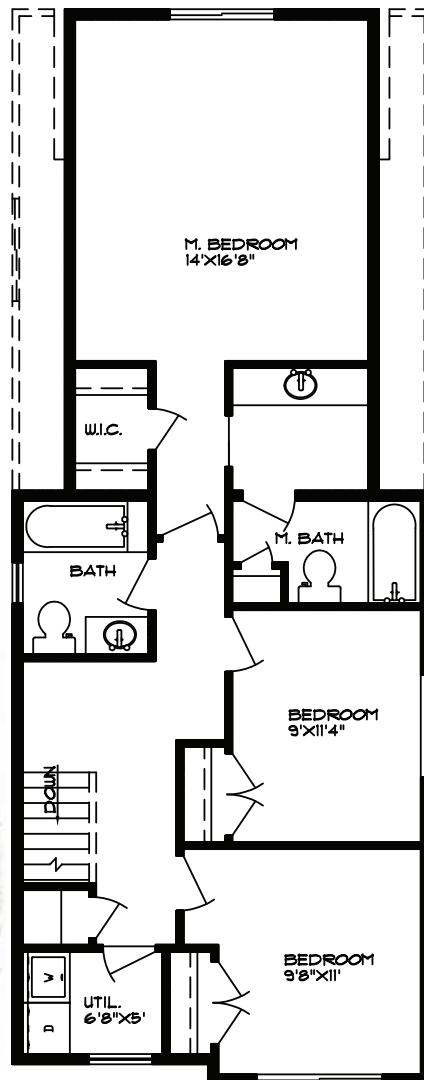

Spring Creek

—VILLAGE—

Now You're Home!

THE BERKLEY

1431 Total SQ.ft

Beds: 3

Baths: 2.5

Custom Built Cabinets

Two Car Garage

Large Picture-Framed Windows

Plans and drawings are preliminary and are subject to change without notice.
Artist rendering is for conceptual purposes only and may not be relied upon

For more information call 435-787-8700 or email